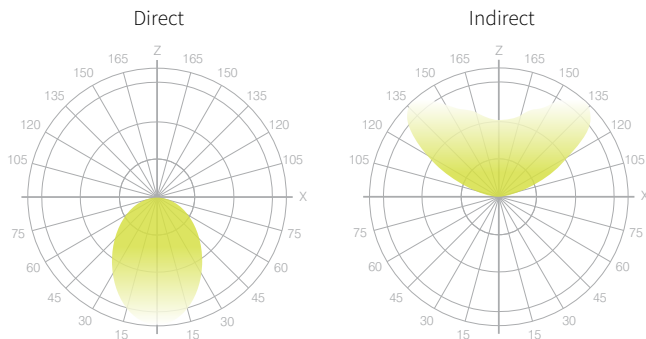

## Light Engine

- High Efficacy:** Up to 100 lumen/Watt
- Color Options (CCT):** 2700K, 3000K, 3500K, 4000K
- Color Consistency:** 3-step MacAdam Ellipse
- Color Rendering (CRI):** 90+
- Lumen Maintenance:** 100,000 hours (L-70 @ 25° C)

## Light Distribution

## Dimensions