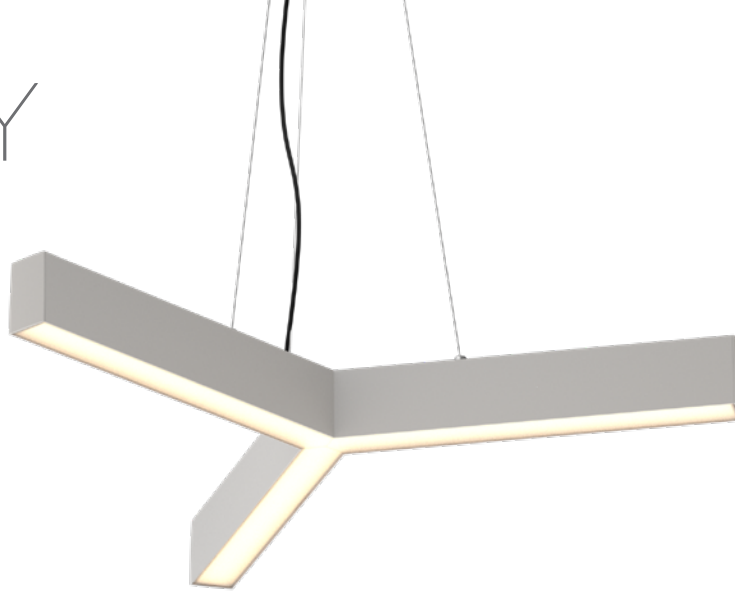

# Vesta Y

Y SHAPED CHANDELIER

**Vesta Y - Y Shaped Chandelier.** Vesta Y is a standalone chandelier based on our Vesta linear system. The three stems create beautiful direct and indirect light throughout a space. Sturdy, Canadian made construction means that Vesta Y will remain a timeless part of your design.