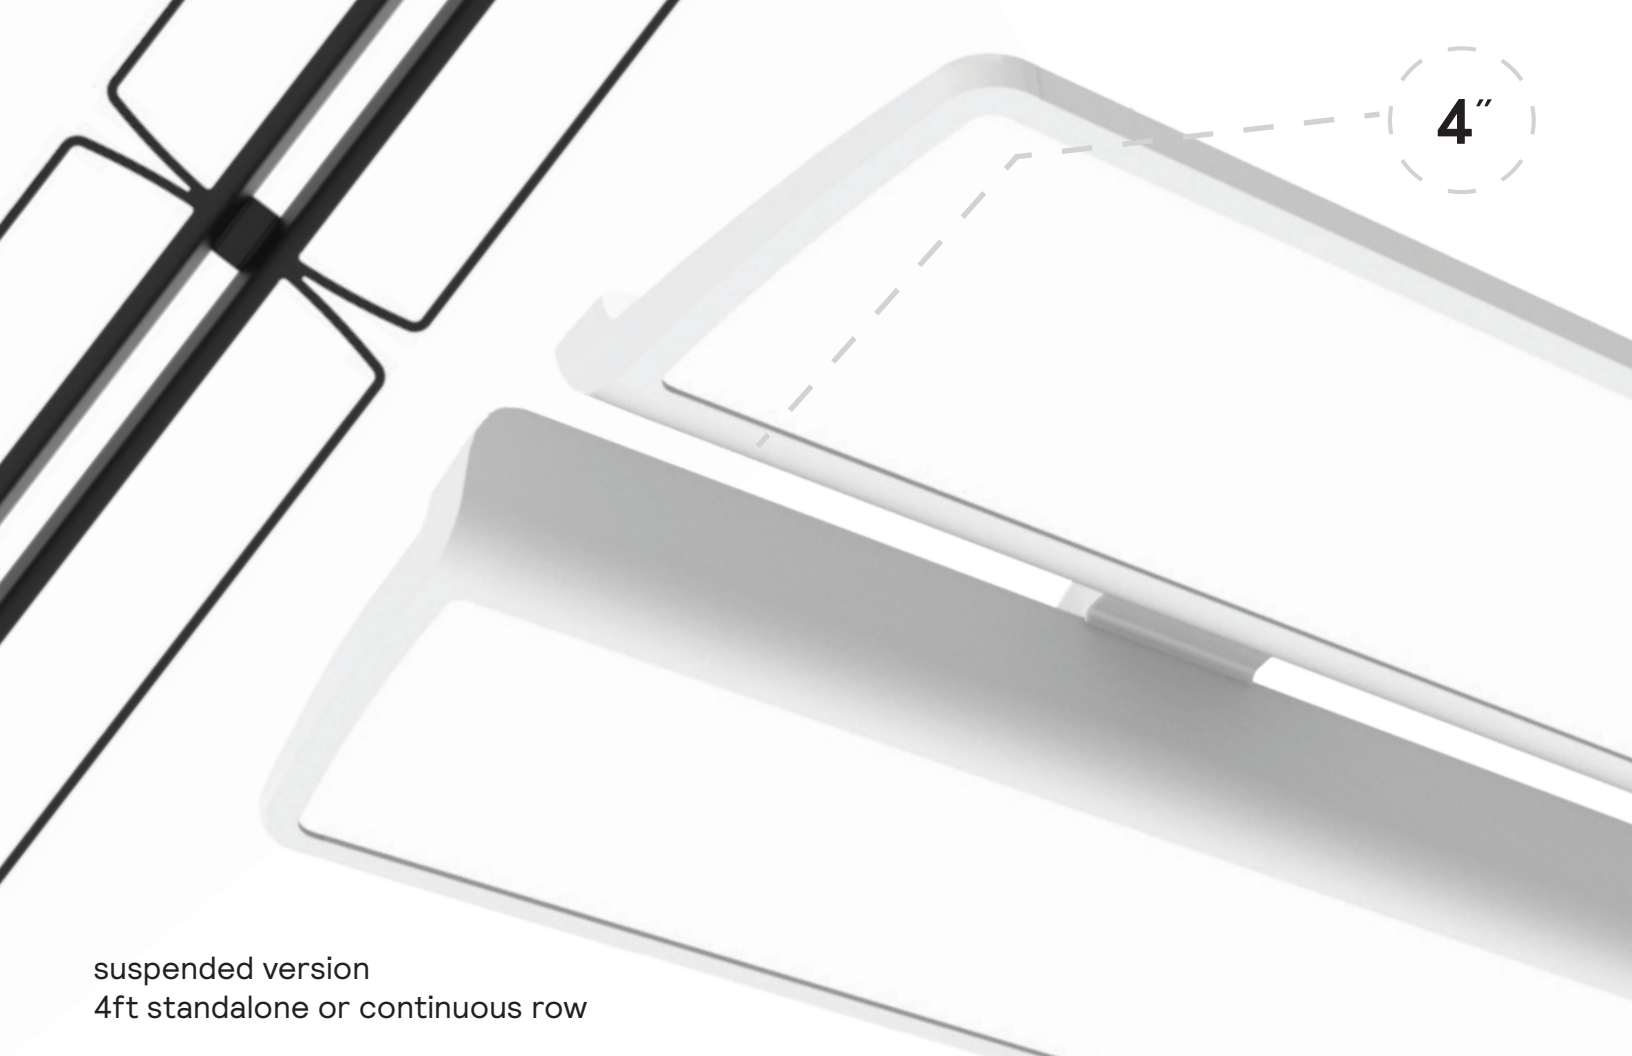

LEDALITE

by  Signify

Linear

EyeLine
suspended & wall

Make the room
the view

EyeLine... make your space a destination.

Stylishly sophisticated, boldly dramatic... **Ledalite EyeLine** is sure to make a statement in any architectural space. Horizontally ultra-thin linear light panels make **EyeLine** appear weightless, and so utterly organic that it becomes a natural design element of the built environment. Providing gentle, glare free illumination, **EyeLine** will startle you with its robust performance, while allowing you to maximize row spacing in large open plan areas, and keep energy densities to a minimum.

Make your room the view with **EyeLine**.

DESIGN
AWARD
2018

Simple elegance with EyeLine

Low-glare comfort with EyeLine

suspended version
4ft standalone or continuous row

wall version

0.5"

Luxurious design with **EyeLine**

Modern meeting rooms with EyeLine

Types: suspended & wall mount,
direct/indirect

Lengths: 4ft modules & continuous row

Color temps: 3000, 3500, 4000K
80 & 90 CRI

Outputs: 3400lm (25W)
4800lm (36W)
6800lm (54W)