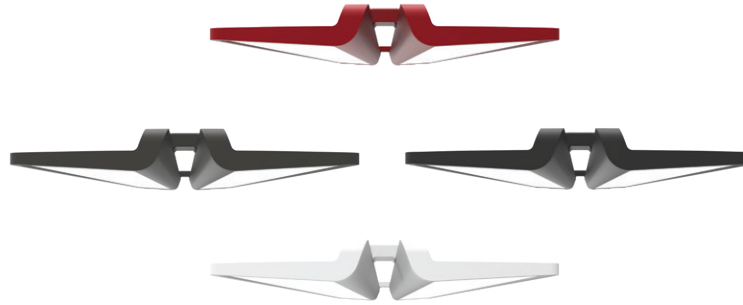

EyeLine suspended & wall

Family	Ceiling Type	Mount Type	Source	CRI/Color Temp¹	Lumens¹	Optics	Distribution¹	Run Length	Voltage³
EL EyeLine	G T-Grid C Chicago T-Grid D Drywall S Open Structure	S Suspended	L LED	840 80CRI, 4000K 835 80CRI, 3500K 830 80CRI, 3000K 935 90CRI, 3500K	68 6800 lm/4ft 48 4800 lm/4ft 34 3400 lm/4ft	Q Symmetric MesoOptics Lens	N 65% Up / 35% Dn G 20% Up / 80% Dn J 100% Dn	04 4ft XX Total run length	D 120/277V Dual 3 347V
		W Wall			48 4800 lm/4ft 34 3400 lm/4ft 24 2400 lm/4ft	W Asymmetric MesoOptics Lens			
Driver	Circuit	EM Option^{2,3,4}	Sensors	Fixture Color⁵	Power Cord Color	Cable Drop Length	Ceiling Mount		
E Advance 0-10v (1% dim) S Advance SR (5% dim)	R 1 Circuit, Remote Driver	N No Option E EM Wiring Ready B EM Batt. Pack	NN No Integral Sensor SZ SpaceWise DT Sensor	W White B Black R Racing Red G Graphite Grey C Custom	W White B Black	04 4ft 08 8ft 12 12ft 20 20ft	R1 Drywall 08 Surface/Structure/Hard Ceiling R5 T-Grid 24" Span Mount R6-1* On-Grid 15/16" non-regular R6-2* On-Grid 9/16" non-regular R6-3* On-Grid 9/16" 5/16" regular		

¹ Nominal values within a range. Consult photometry data for color temp, lumens & distribution of chosen configuration.

² Not all wiring types are available with all configurations. Consult Ledalite for a complete list of available

³ 347V not available with EM Batt. Packs, Advance SR drivers, or SpaceWise DT sensors

⁴ EM Batt. Pack not available with Drywall Ceiling

⁵ All fixture colors, other than White result in a reduced fixture efficacy between 5-20%